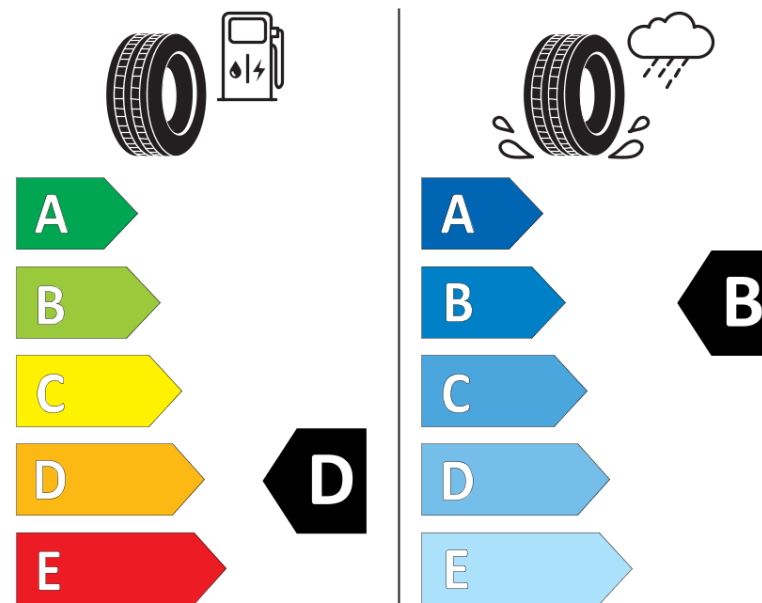

Product Information Sheet

Delegated Regulation (EU) 2020/740

Supplier name or trademark	BFGOODRICH
Commercial name or trade designation	ROUTE CONTROL T VG
Tyre type identifier	957621
Tyre size designation	215/75R17.5
Load-capacity index	135
Load-capacity index (Load index for Dual mounting)	133
Speed category symbol	J
Fuel efficiency class	D
Wet grip class	B
External rolling noise class	A
External rolling noise value	67 dB
Severe snow tyre	No
Date of start of production	04/16
Date of end of production	
Additional information	215/75R17.5 ROUTE CONTROL T TL 135/133J VG GO
Load-capacity index (Single Load index for additional service description)	
Load-capacity index (Dual Load index for additional service description)	
Speed category symbol (for Additional Service Description)	

ENERG

BFGOODRICH

957621

215/75R17.5 135/133 J

C3

2020/740