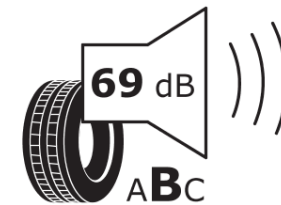

Product Information Sheet

Delegated Regulation (EU) 2020/740

Supplier name or trademark	MICHELIN
Commercial name or trade designation	PRIMACY 4
Tyre type identifier	957764
Tyre size designation	235/40R18
Load-capacity index	91
Speed category symbol	W
Fuel efficiency class	C
Wet grip class	A
External rolling noise class	B
External rolling noise value	69 dB
Severe snow tyre	No
Ice tyre	No
Date of start of production	02/19
Date of end of production	
Load version	SL
Additional information	235/40 R18 91W TL PRIMACY 4 MI

ENERG

MICHELIN

957764

235/40R18 91 W

C1

2020/740