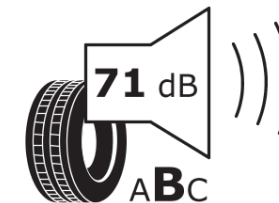

ENERG

MICHELIN

958388

255/40R21 102 Y XL

C1