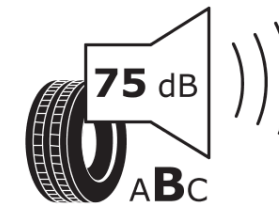

ENERG

MICHELIN

958489

335/30R23 111 Y XL

C1