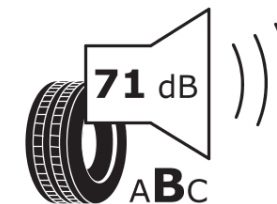

Product Information Sheet

Delegated Regulation (EU) 2020/740

Supplier name or trademark	MICHELIN
Commercial name or trade designation	LATITUDE TOUR HP *DT
Tyre type identifier	959391
Tyre size designation	255/50R19
Load-capacity index	107
Speed category symbol	H
Fuel efficiency class	C
Wet grip class	B
External rolling noise class	B
External rolling noise value	71 dB
Severe snow tyre	No
Ice tyre	No
Date of start of production	46/12
Date of end of production	
Load version	XL
Additional information	255/50R19 107H EXTRA LOAD TL LATITUDE TOUR HP ZP*DTMI

ENERG

MICHELIN

959391

255/50R19 107 H XL

C1

2020/740