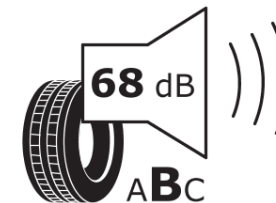

ENERG

STRIAL

959691

145/80R13 75 T

C1