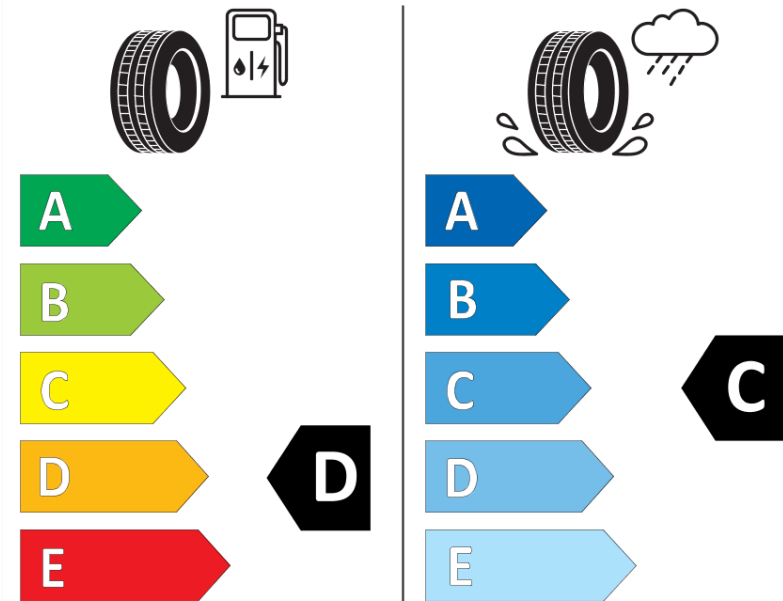

Product Information Sheet

Delegated Regulation (EU) 2020/740

Supplier name or trademark	STRIAL
Commercial name or trade designation	TOURING
Tyre type identifier	959691
Tyre size designation	145/80R13
Load-capacity index	75
Speed category symbol	T
Fuel efficiency class	D
Wet grip class	C
External rolling noise class	B
External rolling noise value	68 dB
Severe snow tyre	No
Ice tyre	No
Date of start of production	38/16
Date of end of production	
Load version	SL
Additional information	145/80 R13 75T TL TOURING S4

ENERG

STRIAL

959691

145/80R13 75 T

C1

2020/740