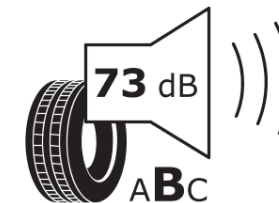

ENERG

MICHELIN

959840

285/25ZR20 (93Y) XL

C1