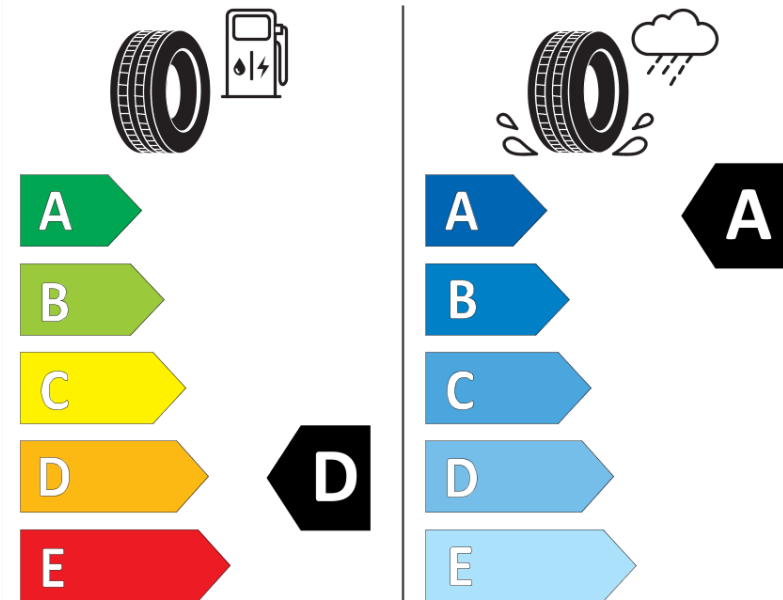

Product Information Sheet

Delegated Regulation (EU) 2020/740

Supplier name or trademark	MICHELIN
Commercial name or trade designation	PILOT SPORT 4 S
Tyre type identifier	959840
Tyre size designation	285/25ZR20
Load-capacity index	93
Speed category symbol	(Y)
Fuel efficiency class	D
Wet grip class	A
External rolling noise class	B
External rolling noise value	73 dB
Severe snow tyre	No
Ice tyre	No
Date of start of production	41/16
Date of end of production	
Load version	XL
Additional information	285/25 ZR20 (93Y) XL TL PILOT SPORT 4 S MI

ENERG

MICHELIN

959840

285/25ZR20 (93Y) XL

C1