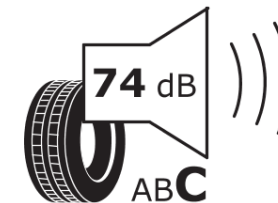

Product Information Sheet

Delegated Regulation (EU) 2020/740

Supplier name or trademark	MICHELIN
Commercial name or trade designation	PILOT ALPIN 5 SUV
Tyre type identifier	960570
Tyre size designation	275/50R21
Load-capacity index	113
Speed category symbol	V
Fuel efficiency class	C
Wet grip class	C
External rolling noise class	B
External rolling noise value	71 dB
Severe snow tyre	Yes
Ice tyre	No
Date of start of production	09/20
Date of end of production	
Load version	XL
Additional information	275/50 R21 113V XL TL PILOT ALPIN 5 SUV MI

ENERG

MICHELIN

960570

275/50R21 113 V XL

C1

2020/740