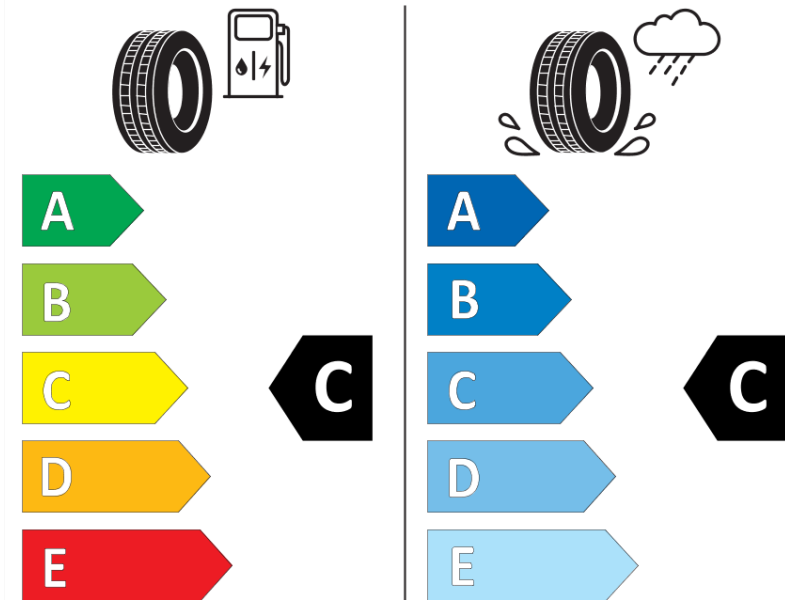

Product Information Sheet

Delegated Regulation (EU) 2020/740

Supplier name or trademark	MICHELIN
Commercial name or trade designation	PILOT ALPIN 5 SUV
Tyre type identifier	960570
Tyre size designation	275/50R21
Load-capacity index	113
Speed category symbol	V
Fuel efficiency class	C
Wet grip class	C
External rolling noise class	B
External rolling noise value	71 dB
Severe snow tyre	Yes
Ice tyre	No
Date of start of production	09/20
Date of end of production	
Load version	XL
Additional information	275/50 R21 113V XL TL PILOT ALPIN 5 SUV MI

ENERG

MICHELIN

960570

275/50R21 113 V XL

C1

2020/740