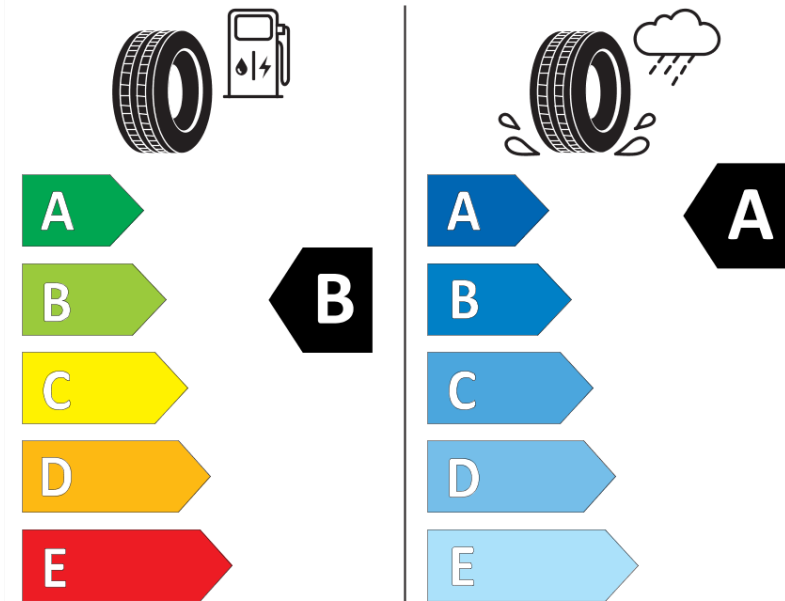

Product Information Sheet

Delegated Regulation (EU) 2020/740

Supplier name or trademark	MICHELIN
Commercial name or trade designation	PRIMACY 4+
Tyre type identifier	961056
Tyre size designation	225/50R17
Load-capacity index	98
Speed category symbol	W
Fuel efficiency class	B
Wet grip class	A
External rolling noise class	B
External rolling noise value	70 dB
Severe snow tyre	No
Ice tyre	No
Date of start of production	19/20
Date of end of production	
Load version	XL
Additional information	225/50 R17 98W XL TL PRIMACY 4+ MI

ENERG

MICHELIN

961056

225/50R17 98 W XL

C1

2020/740