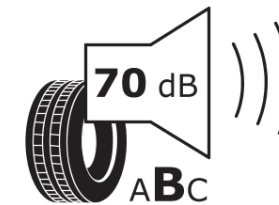

Product Information Sheet

Delegated Regulation (EU) 2020/740

Supplier name or trademark	MICHELIN
Commercial name or trade designation	PRIMACY 4+
Tyre type identifier	961056
Tyre size designation	225/50R17
Load-capacity index	98
Speed category symbol	W
Fuel efficiency class	B
Wet grip class	A
External rolling noise class	B
External rolling noise value	70 dB
Severe snow tyre	No
Ice tyre	No
Date of start of production	19/20
Date of end of production	
Load version	XL
Additional information	225/50 R17 98W XL TL PRIMACY 4+ MI

ENERG

MICHELIN

961056

225/50R17 98 W XL

C1

2020/740