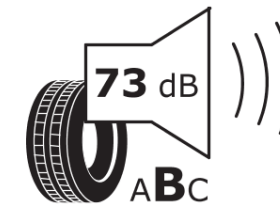

ENERG

STRIAL

961376

265/65R17 116 T

C1