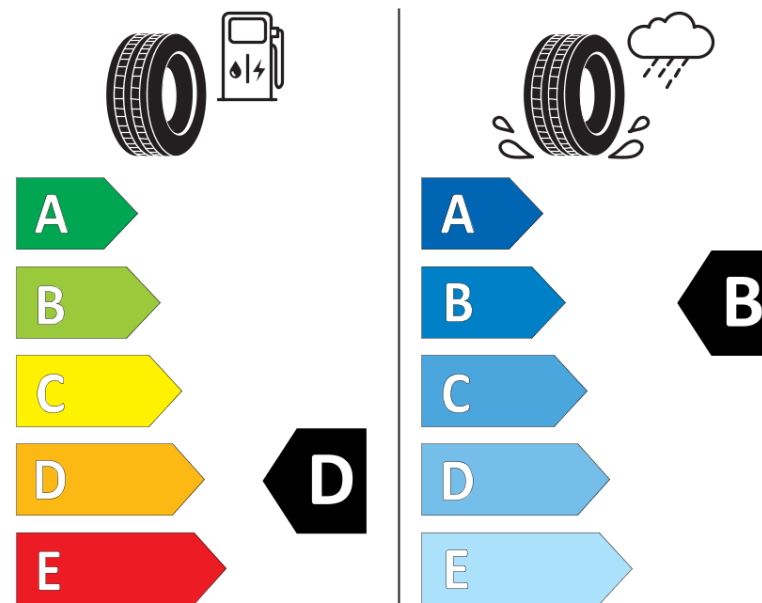

Product Information Sheet

Delegated Regulation (EU) 2020/740

Supplier name or trademark	TIGAR
Commercial name or trade designation	ROAD AGILE S VM
Tyre type identifier	961605
Tyre size designation	245/70R17.5
Load-capacity index	136
Load-capacity index (Load index for Dual mounting)	134
Speed category symbol	M
Fuel efficiency class	D
Wet grip class	B
External rolling noise class	A
External rolling noise value	68 dB
Severe snow tyre	Yes
Date of start of production	14/18
Date of end of production	
Additional information	245/70R17.5 ROAD AGILE S TL 136/134M VM TG
Load-capacity index (Single Load index for additional service description)	
Load-capacity index (Dual Load index for additional service description)	
Speed category symbol (for Additional Service Description)	

ENERG

TIGAR

961605

245/70R17.5 136/134 M

C3

2020/740