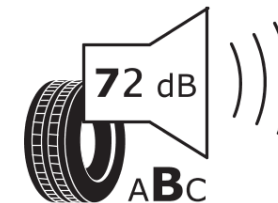

Product Information Sheet

Delegated Regulation (EU) 2020/740

Supplier name or trademark	MICHELIN
Commercial name or trade designation	CROSSCLIMATE 3 SPORT
Tyre type identifier	961720
Tyre size designation	275/30R20
Load-capacity index	97
Speed category symbol	Y
Fuel efficiency class	C
Wet grip class	A
External rolling noise class	B
External rolling noise value	72 dB
Severe snow tyre	Yes
Ice tyre	No
Date of start of production	47/23
Date of end of production	
Load version	XL
Additional information	275/30 R20 97Y XL TL CROSSCLIMATE 3 SPORT MI

ENERG

MICHELIN

961720

275/30R20 97 Y XL

C1

2020/740