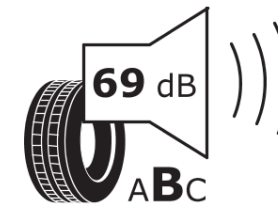

ENERG

MICHELIN

965574

185/60R16 86 H

C1