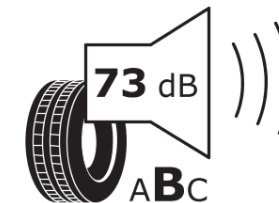

Product Information Sheet

Delegated Regulation (EU) 2020/740

Supplier name or trademark	MICHELIN
Commercial name or trade designation	PILOT SUPER SPORT *
Tyre type identifier	966752
Tyre size designation	295/35ZR19
Load-capacity index	104
Speed category symbol	(Y)
Fuel efficiency class	C
Wet grip class	B
External rolling noise class	B
External rolling noise value	73 dB
Severe snow tyre	No
Ice tyre	No
Date of start of production	03/09
Date of end of production	
Load version	XL
Additional information	295/35 ZR19 (104Y) XL TL PILOT SUPER SPORT * MI

ENERG

MICHELIN

966752

295/35ZR19 (104Y) XL

C1

2020/740