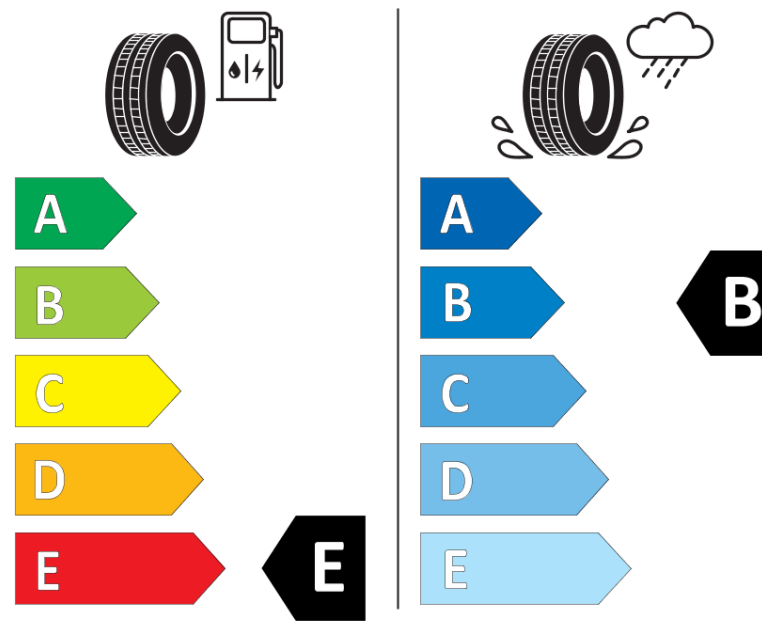

Product Information Sheet

Delegated Regulation (EU) 2020/740

Supplier name or trademark	BFGOODRICH
Commercial name or trade designation	ALL-TERRAIN T/A KO2
Tyre type identifier	966834
Tyre size designation	LT325/60R20
Load-capacity index	121
Load-capacity index (Load index for Dual mounting)	118
Speed category symbol	S
Fuel efficiency class	E
Wet grip class	B
External rolling noise class	B
External rolling noise value	75 dB
Severe snow tyre	Yes
Date of start of production	02/17
Date of end of production	
Additional information	LT325/60R20 121/118S TL ALL-TERRAIN T/A KO2 LRD RBL GO

Load-capacity index (Single Load index for additional service description)

Load-capacity index (Dual Load index for additional service description)

Speed category symbol (for Additional Service Description)

ENERG

BFGOODRICH

966834

LT325/60R20 121/118 S

C2

2020/740