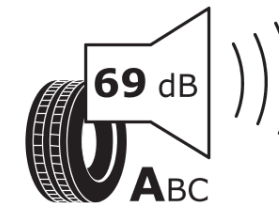

Product Information Sheet

Delegated Regulation (EU) 2020/740

Supplier name or trademark	MICHELIN
Commercial name or trade designation	PRIMACY 5 ENERGY
Tyre type identifier	966944
Tyre size designation	235/60R18
Load-capacity index	107
Speed category symbol	V
Fuel efficiency class	A
Wet grip class	A
External rolling noise class	A
External rolling noise value	69 dB
Severe snow tyre	No
Ice tyre	No
Date of start of production	35/24
Date of end of production	
Load version	XL
Additional information	235/60R18 107V XL PRIMACY 5 ENERGY MI

ENERGY

MICHELIN

966944

235/60R18 107 V XL

C1

2020/740