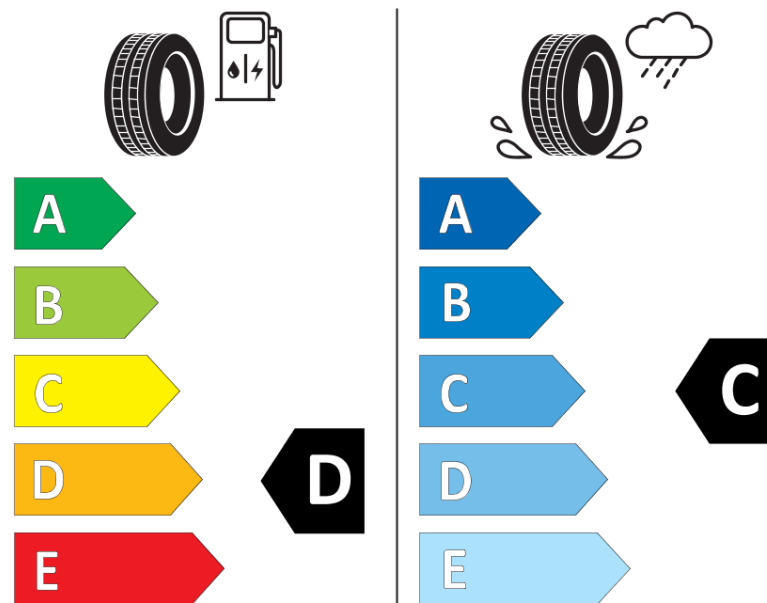

Product Information Sheet

Delegated Regulation (EU) 2020/740

Supplier name or trademark	TIGAR
Commercial name or trade designation	ALL SEASON
Tyre type identifier	967715
Tyre size designation	225/40R18
Load-capacity index	92
Speed category symbol	W
Fuel efficiency class	D
Wet grip class	C
External rolling noise class	B
External rolling noise value	70 dB
Severe snow tyre	Yes
Ice tyre	No
Date of start of production	20/18
Date of end of production	
Load version	XL
Additional information	225/40 ZR18 92W XL TL ALL SEASON TG

ENERG

TIGAR

967715

225/40R18 92 W

C1

2020/740