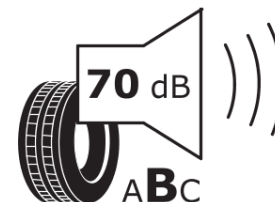

ENERG

TIGAR

967715

225/40R18 92 W

C1