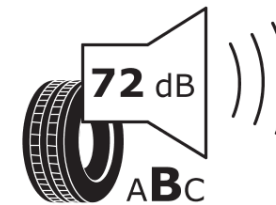

ENERG

MICHELIN

968025

265/45R20 108 Y

C1