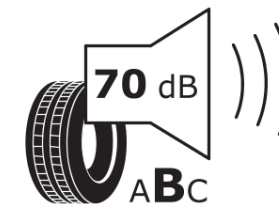

Product Information Sheet

Delegated Regulation (EU) 2020/740

Supplier name or trademark	MICHELIN
Commercial name or trade designation	PRIMACY 4+
Tyre type identifier	969447
Tyre size designation	235/55R17
Load-capacity index	103
Speed category symbol	Y
Fuel efficiency class	B
Wet grip class	A
External rolling noise class	B
External rolling noise value	70 dB
Severe snow tyre	No
Ice tyre	No
Date of start of production	19/20
Date of end of production	
Load version	XL
Additional information	235/55 R17 103Y XL TL PRIMACY 4+ MI

ENERG

MICHELIN

969447

235/55R17 103 Y XL

C1

2020/740