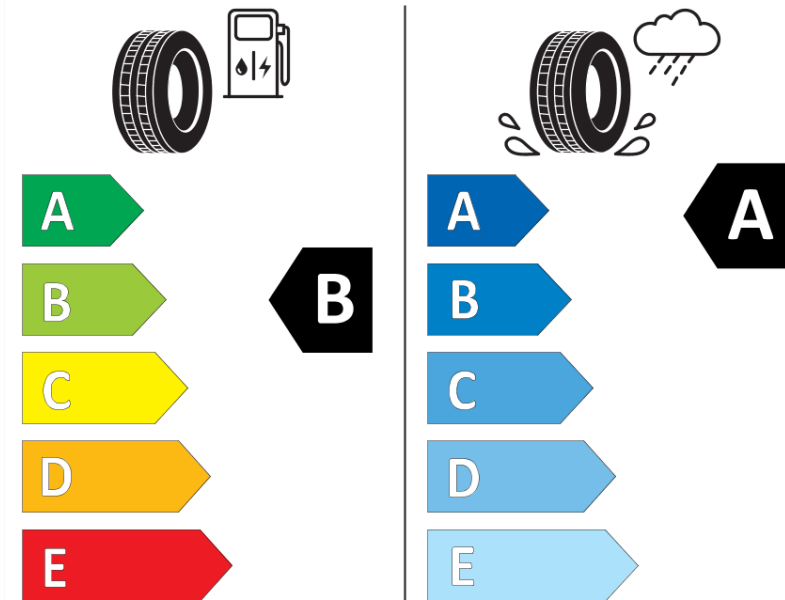

Product Information Sheet

Delegated Regulation (EU) 2020/740

Supplier name or trademark	MICHELIN
Commercial name or trade designation	PRIMACY 4+
Tyre type identifier	969447
Tyre size designation	235/55R17
Load-capacity index	103
Speed category symbol	Y
Fuel efficiency class	B
Wet grip class	A
External rolling noise class	B
External rolling noise value	70 dB
Severe snow tyre	No
Ice tyre	No
Date of start of production	19/20
Date of end of production	
Load version	XL
Additional information	235/55 R17 103Y XL TL PRIMACY 4+ MI

ENERG

MICHELIN

969447

235/55R17 103 Y XL

C1

2020/740