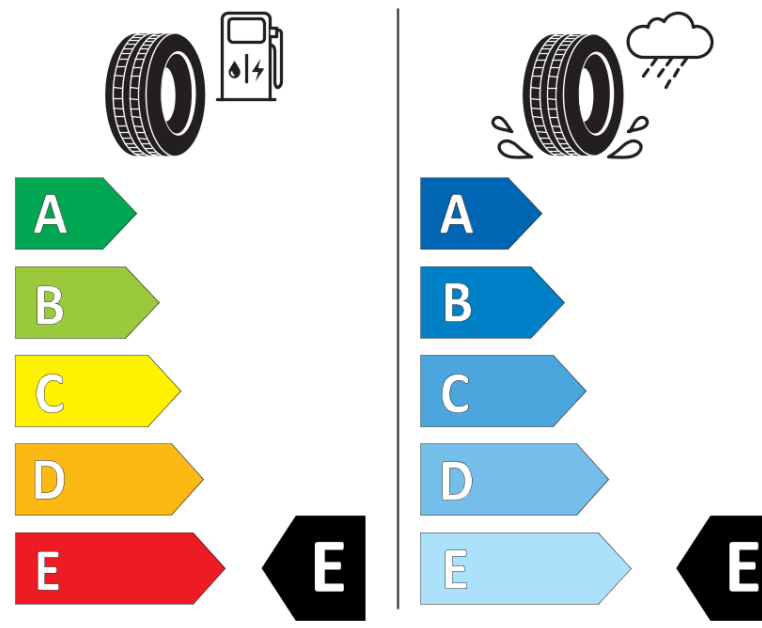

## Product Information Sheet

Delegated Regulation (EU) 2020/740

Supplier name or trademark	<b>BFGOODRICH</b>
Commercial name or trade designation	<b>TRAIL-TERRAIN T/A</b>
Tyre type identifier	<b>969831</b>
Tyre size designation	<b>225/60R18</b>
Load-capacity index	<b>100</b>
Speed category symbol	<b>H</b>
Fuel efficiency class	<b>E</b>
Wet grip class	<b>E</b>
External rolling noise class	<b>B</b>
External rolling noise value	<b>72 dB</b>
Severe snow tyre	<b>Yes</b>
Ice tyre	<b>No</b>
Date of start of production	<b>17/20</b>
Date of end of production	
Load version	<b>SL</b>
Additional information	<b>225/60R18 100H TL TRAIL-TERRAIN T/A GO</b>

# ENERG

**BFGoodrich**

969831

225/60R18 100 H

C1

2020/740