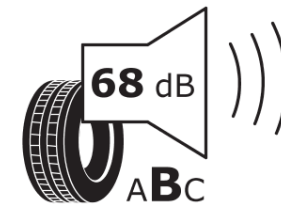

Product Information Sheet

Delegated Regulation (EU) 2020/740

Supplier name or trademark	MICHELIN
Commercial name or trade designation	PRIMACY 4 S1
Tyre type identifier	970238
Tyre size designation	185/60R15
Load-capacity index	84
Speed category symbol	T
Fuel efficiency class	A
Wet grip class	B
External rolling noise class	B
External rolling noise value	68 dB
Severe snow tyre	No
Ice tyre	No
Date of start of production	38/17
Date of end of production	
Load version	SL
Additional information	185/60 R15 84T TL PRIMACY 4 SELFSEAL S1 MI

ENERG

MICHELIN

970238

185/60R15 84 T

C1

2020/740