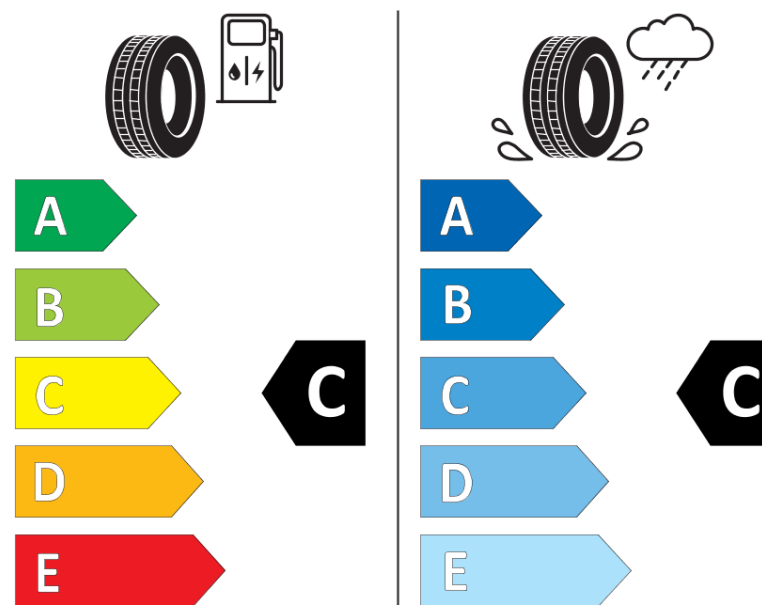

## Product Information Sheet

Delegated Regulation (EU) 2020/740

Supplier name or trademark	<b>ORIUM</b>
Commercial name or trade designation	<b>HIGH PERFORMANCE</b>
Tyre type identifier	<b>970383</b>
Tyre size designation	<b>205/55R16</b>
Load-capacity index	<b>91</b>
Speed category symbol	<b>V</b>
Fuel efficiency class	<b>C</b>
Wet grip class	<b>C</b>
External rolling noise class	<b>B</b>
External rolling noise value	<b>71 dB</b>
Severe snow tyre	<b>No</b>
Ice tyre	<b>No</b>
Date of start of production	<b>30/16</b>
Date of end of production	
Load version	<b>SL</b>
Additional information	<b>205/55 R16 91V TL HIGH PERFORMANCE OI</b>

# ENERG

**ORIUM**

970383

205/55R16 91 V

C1

2020/740