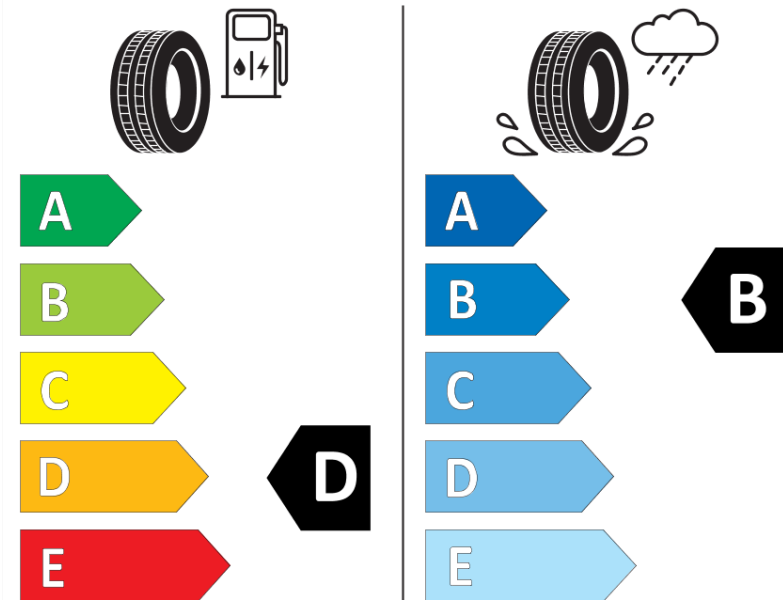

Product Information Sheet

Delegated Regulation (EU) 2020/740

Supplier name or trademark	MICHELIN
Commercial name or trade designation	ALPIN 5 MO
Tyre type identifier	971085
Tyre size designation	205/65R16
Load-capacity index	95
Speed category symbol	H
Fuel efficiency class	D
Wet grip class	B
External rolling noise class	A
External rolling noise value	68 dB
Severe snow tyre	Yes
Ice tyre	No
Date of start of production	14/13
Date of end of production	
Load version	SL
Additional information	205/65 R16 95H TL ALPIN 5 MO MI

ENERG

MICHELIN

971085

205/65R16 95 H

C1

2020/740