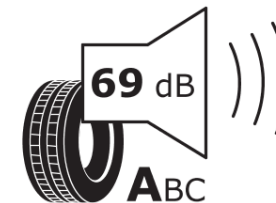

Product Information Sheet

Delegated Regulation (EU) 2020/740

Supplier name or trademark	MICHELIN
Commercial name or trade designation	E PRIMACY
Tyre type identifier	971190
Tyre size designation	195/55R16
Load-capacity index	91
Speed category symbol	H
Fuel efficiency class	A
Wet grip class	B
External rolling noise class	A
External rolling noise value	69 dB
Severe snow tyre	No
Ice tyre	No
Date of start of production	04/20
Date of end of production	
Load version	XL
Additional information	195/55 R16 91H XL TL E PRIMACY MI

ENERG

MICHELIN

971190

195/55R16 91 H

C1

2020/740