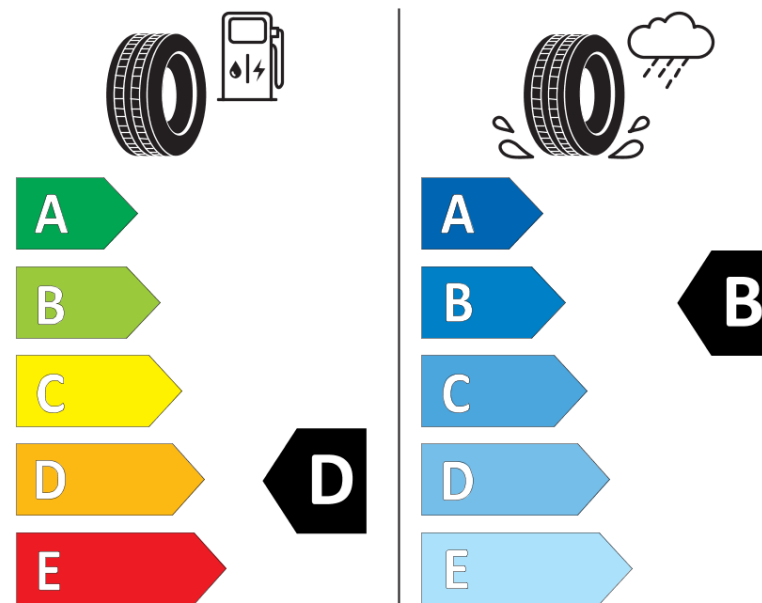

Product Information Sheet

Delegated Regulation (EU) 2020/740

Supplier name or trademark	RIKEN
Commercial name or trade designation	ONOFF READY D VM
Tyre type identifier	971259
Tyre size designation	13R22.5
Load-capacity index	156
Load-capacity index (Load index for Dual mounting)	150
Speed category symbol	K
Fuel efficiency class	D
Wet grip class	B
External rolling noise class	B
External rolling noise value	76 dB
Severe snow tyre	Yes
Date of start of production	04/19
Date of end of production	
Additional information	13R22.5 ONOFF READY D TL 156/150K VM RI
Load-capacity index (Single Load index for additional service description)	
Load-capacity index (Dual Load index for additional service description)	
Speed category symbol (for Additional Service Description)	

ENERG

RIKEN

971259

13R22.5 156/150 K

C3