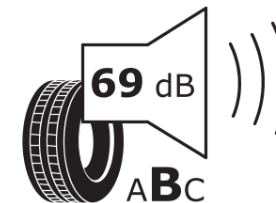

Product Information Sheet

Delegated Regulation (EU) 2020/740

Supplier name or trademark	MICHELIN
Commercial name or trade designation	PRIMACY 4
Tyre type identifier	971427
Tyre size designation	215/55R16
Load-capacity index	93
Speed category symbol	W
Fuel efficiency class	C
Wet grip class	A
External rolling noise class	B
External rolling noise value	69 dB
Severe snow tyre	No
Ice tyre	No
Date of start of production	39/16
Date of end of production	
Load version	SL
Additional information	215/55 R16 93W TL PRIMACY 4 MI

ENERG

MICHELIN

971427

215/55R16 93 W

C1

2020/740