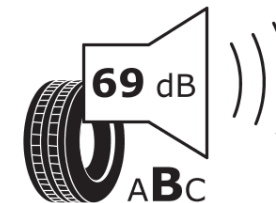

Product Information Sheet

Delegated Regulation (EU) 2020/740

Supplier name or trademark	TAURUS
Commercial name or trade designation	701
Tyre type identifier	972074
Tyre size designation	215/70R16
Load-capacity index	100
Speed category symbol	H
Fuel efficiency class	D
Wet grip class	C
External rolling noise class	B
External rolling noise value	69 dB
Severe snow tyre	No
Ice tyre	No
Date of start of production	20/14
Date of end of production	
Load version	SL
Additional information	215/70R16 100H TL 701 TA

ENERG

TAURUS

972074

215/70R16 100 H

C1

2020/740