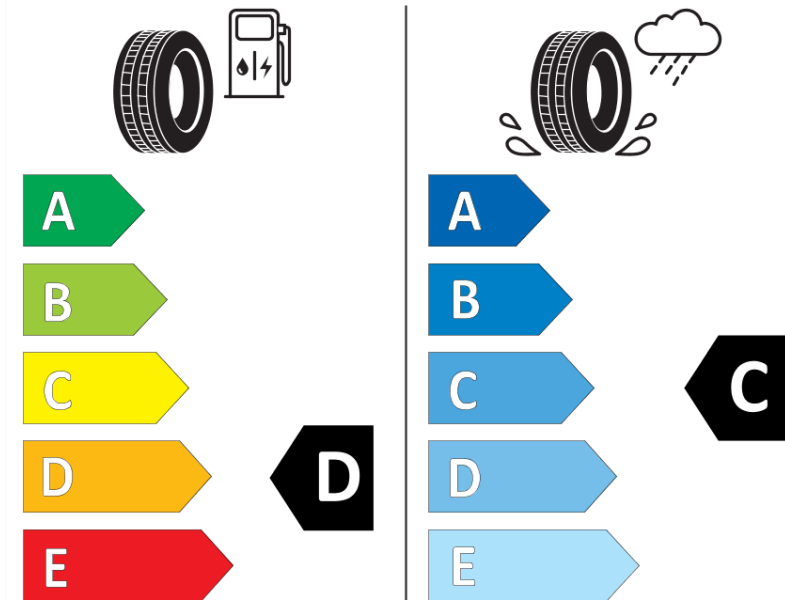

Product Information Sheet

Delegated Regulation (EU) 2020/740

Supplier name or trademark	TAURUS
Commercial name or trade designation	701
Tyre type identifier	972074
Tyre size designation	215/70R16
Load-capacity index	100
Speed category symbol	H
Fuel efficiency class	D
Wet grip class	C
External rolling noise class	B
External rolling noise value	69 dB
Severe snow tyre	No
Ice tyre	No
Date of start of production	20/14
Date of end of production	
Load version	SL
Additional information	215/70R16 100H TL 701 TA

ENERG

TAURUS

972074

215/70R16 100 H

C1

2020/740