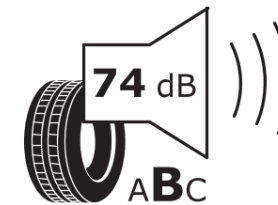

## Product Information Sheet

Delegated Regulation (EU) 2020/740

Supplier name or trademark	<b>MICHELIN</b>
Commercial name or trade designation	<b>PILOT ALPIN PA4 N1</b>
Tyre type identifier	<b>972263</b>
Tyre size designation	<b>285/40R19</b>
Load-capacity index	<b>103</b>
Speed category symbol	<b>V</b>
Fuel efficiency class	<b>C</b>
Wet grip class	<b>C</b>
External rolling noise class	<b>B</b>
External rolling noise value	<b>74 dB</b>
Severe snow tyre	<b>Yes</b>
Ice tyre	<b>No</b>
Date of start of production	<b>48/10</b>
Date of end of production	
Load version	<b>SL</b>
Additional information	<b>285/40 R19 103V TL PILOT ALPIN PA4 N1 GRNX MI</b>

# ENERG

**MICHELIN**

972263

285/40R19 103 V

C1

2020/740