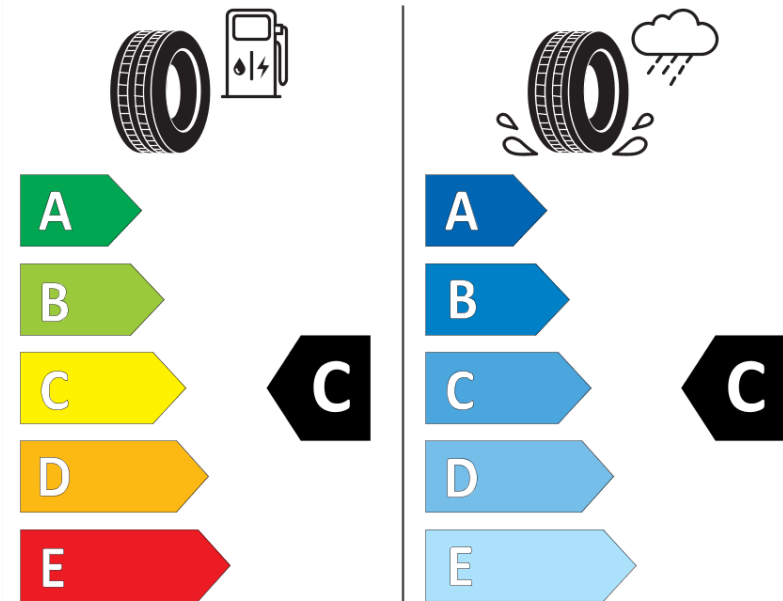

## Product Information Sheet

Delegated Regulation (EU) 2020/740

Supplier name or trademark	<b>MICHELIN</b>
Commercial name or trade designation	<b>PILOT ALPIN PA4 N1</b>
Tyre type identifier	<b>972263</b>
Tyre size designation	<b>285/40R19</b>
Load-capacity index	<b>103</b>
Speed category symbol	<b>V</b>
Fuel efficiency class	<b>C</b>
Wet grip class	<b>C</b>
External rolling noise class	<b>B</b>
External rolling noise value	<b>74 dB</b>
Severe snow tyre	<b>Yes</b>
Ice tyre	<b>No</b>
Date of start of production	<b>48/10</b>
Date of end of production	
Load version	<b>SL</b>
Additional information	<b>285/40 R19 103V TL PILOT ALPIN PA4 N1 GRNX MI</b>

# ENERG

**MICHELIN**

972263

285/40R19 103 V

C1

2020/740