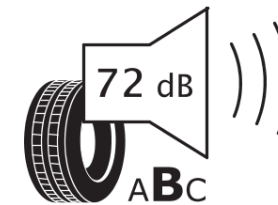

ENERG

MICHELIN

972393

255/45R19 104 Y XL

C1