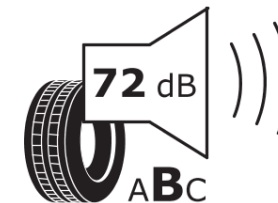

ENERG

STRIAL

973298

225/55R17 101 T

C1