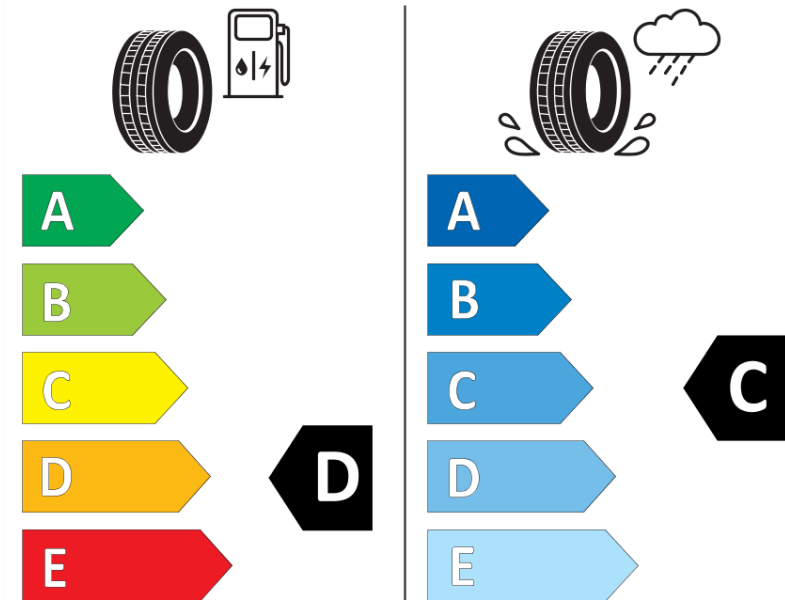

Product Information Sheet

Delegated Regulation (EU) 2020/740

Supplier name or trademark	STRIAL
Commercial name or trade designation	ICE
Tyre type identifier	973298
Tyre size designation	225/55R17
Load-capacity index	101
Speed category symbol	T
Fuel efficiency class	D
Wet grip class	C
External rolling noise class	B
External rolling noise value	72 dB
Severe snow tyre	Yes
Ice tyre	No
Date of start of production	43/16
Date of end of production	
Load version	XL
Additional information	225/55 R17 101T XL TL ICE S4

ENERG

STRIAL

973298

225/55R17 101 T

C1

2020/740