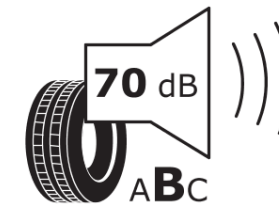

ENERG

MICHELIN

973932

245/45R20 103 W XL

C1