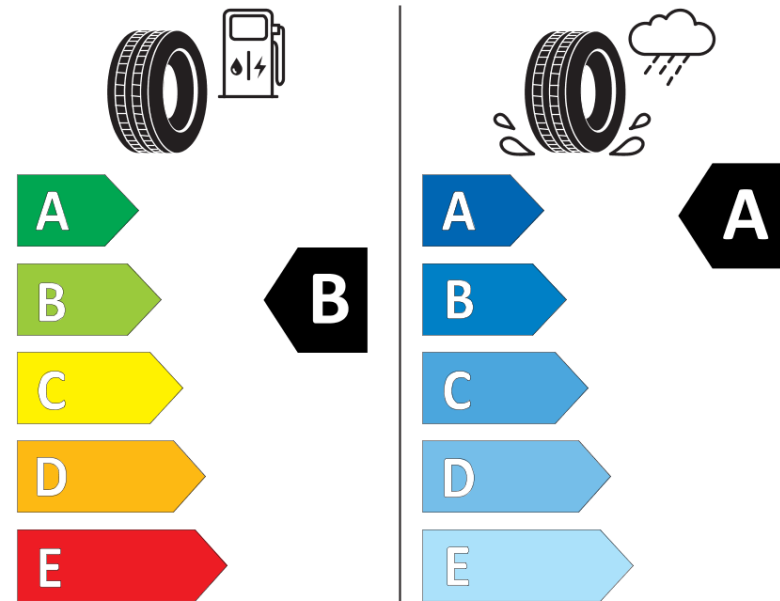

Product Information Sheet

Delegated Regulation (EU) 2020/740

Supplier name or trademark	MICHELIN
Commercial name or trade designation	PRIMACY 5
Tyre type identifier	974855
Tyre size designation	215/55R16
Load-capacity index	97
Speed category symbol	W
Fuel efficiency class	B
Wet grip class	A
External rolling noise class	B
External rolling noise value	70 dB
Severe snow tyre	No
Ice tyre	No
Date of start of production	35/23
Date of end of production	
Load version	XL
Additional information	215/55 R16 97W XL TL PRIMACY 5 MI

ENERG

MICHELIN

974855

215/55R16 97 W XL

C1

2020/740