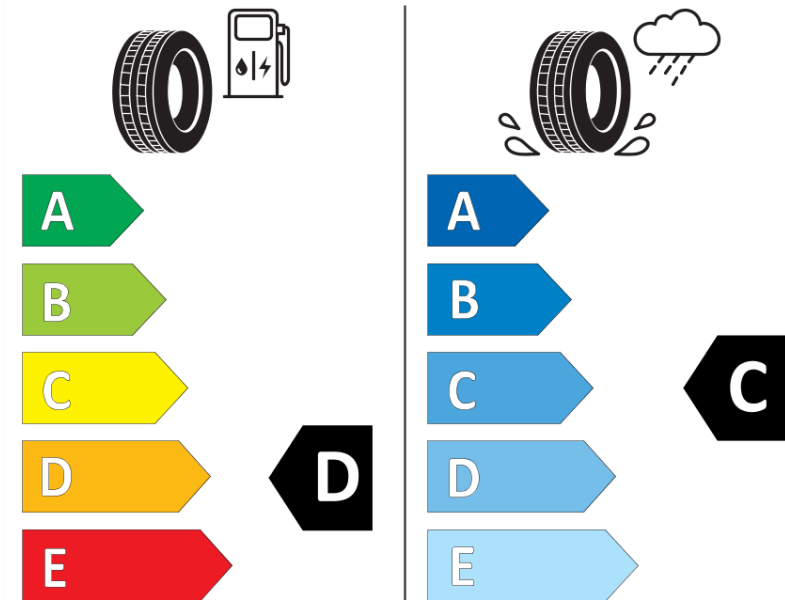

Product Information Sheet

Delegated Regulation (EU) 2020/740

Supplier name or trademark	IDILIS
Commercial name or trade designation	ALL SEASON
Tyre type identifier	974952
Tyre size designation	215/55R16
Load-capacity index	97
Speed category symbol	V
Fuel efficiency class	D
Wet grip class	C
External rolling noise class	B
External rolling noise value	70 dB
Severe snow tyre	Yes
Ice tyre	No
Date of start of production	20/18
Date of end of production	
Load version	XL
Additional information	215/55 R16 97V XL TL ALL SEASON ID

ENERG

IDILIS

974952

215/55R16 97 V

C1