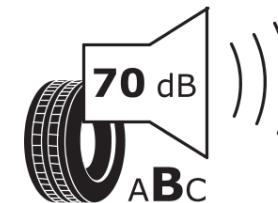

ENERG

IDILIS

974952

215/55R16 97 V

C1