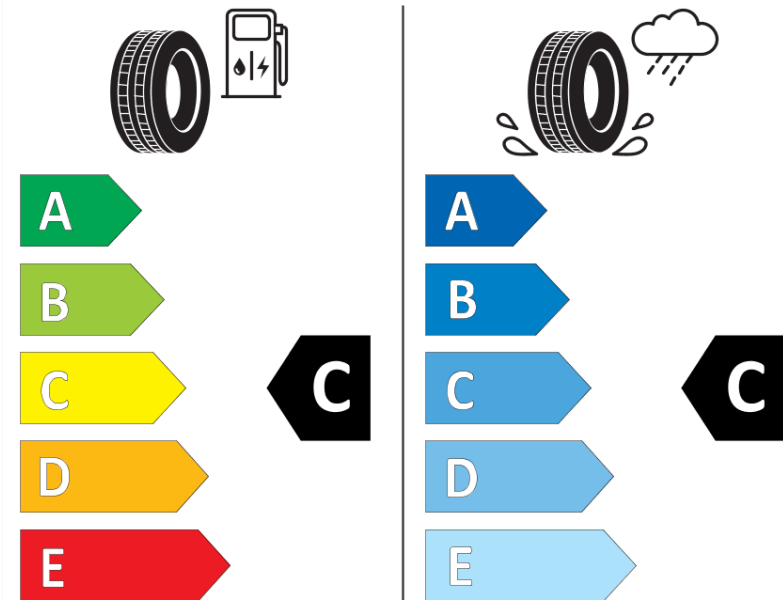

Product Information Sheet

Delegated Regulation (EU) 2020/740

Supplier name or trademark	MICHELIN
Commercial name or trade designation	LATITUDE ALPIN LA2
Tyre type identifier	976277
Tyre size designation	215/70R16
Load-capacity index	104
Speed category symbol	H
Fuel efficiency class	C
Wet grip class	C
External rolling noise class	B
External rolling noise value	72 dB
Severe snow tyre	Yes
Ice tyre	No
Date of start of production	40/10
Date of end of production	
Load version	XL
Additional information	215/70 R16 104H XL TL LATITUDE ALPIN LA2 GRNX MI

ENERG

MICHELIN

976277

215/70R16 104 H

C1