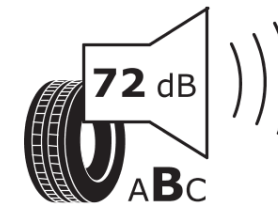

ENERG

MICHELIN

976277

215/70R16 104 H

C1