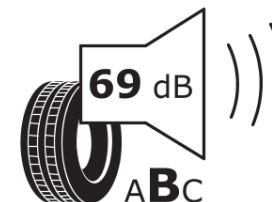

### Product Information Sheet

Delegated Regulation (EU) 2020/740

Supplier name or trademark	<b>KORMORAN</b>
Commercial name or trade designation	<b>SUV SUMMER</b>
Tyre type identifier	<b>976807</b>
Tyre size designation	<b>235/50R18</b>
Load-capacity index	<b>97</b>
Speed category symbol	<b>V</b>
Fuel efficiency class	<b>D</b>
Wet grip class	<b>C</b>
External rolling noise class	<b>B</b>
External rolling noise value	<b>69 dB</b>
Severe snow tyre	<b>No</b>
Ice tyre	<b>No</b>
Date of start of production	<b>20/14</b>
Date of end of production	
Load version	<b>SL</b>
Additional information	<b>235/50R18 97V TL SUV SUMMER KO</b>

# ENERG

**KORMORAN**

976807

235/50R18 97 V

C1

2020/740