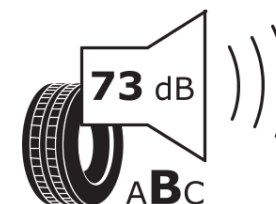

Product Information Sheet

Delegated Regulation (EU) 2020/740

Supplier name or trademark	KORMORAN
Commercial name or trade designation	VANPRO WINTER
Tyre type identifier	977644
Tyre size designation	195/65R16C
Load-capacity index	104
Load-capacity index (Load index for Dual mounting)	102
Speed category symbol	R
Fuel efficiency class	D
Wet grip class	C
External rolling noise class	B
External rolling noise value	73 dB
Severe snow tyre	Yes
Date of start of production	48/13
Date of end of production	
Additional information	195/65 R 16C 104/102R TL VANPRO WINTER KO
Load-capacity index (Single Load index for additional service description)	
Load-capacity index (Dual Load index for additional service description)	
Speed category symbol (for Additional Service Description)	

ENERG

KORMORAN

977644

195/65R16C 104/102 R

C2

2020/740