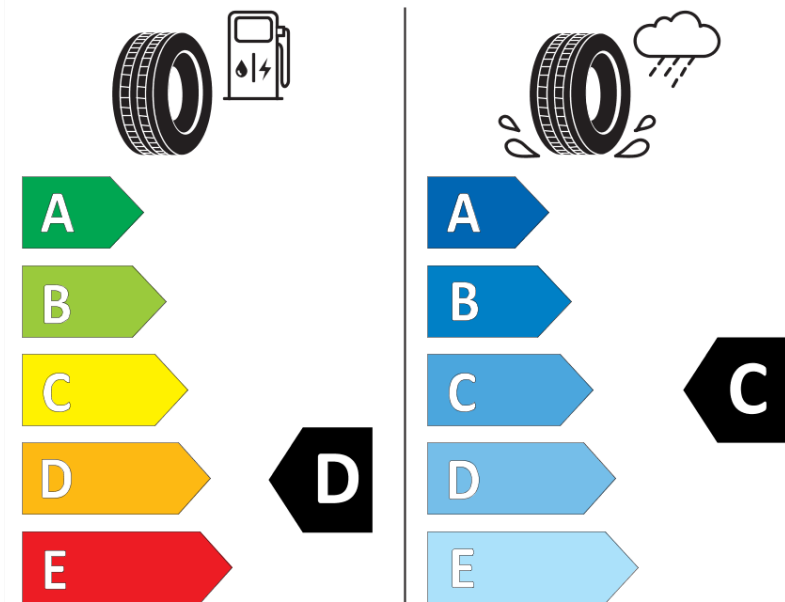

Product Information Sheet

Delegated Regulation (EU) 2020/740

Supplier name or trademark	IDILIS
Commercial name or trade designation	ALL SEASON
Tyre type identifier	977809
Tyre size designation	175/65R14
Load-capacity index	86
Speed category symbol	H
Fuel efficiency class	D
Wet grip class	C
External rolling noise class	B
External rolling noise value	69 dB
Severe snow tyre	Yes
Ice tyre	No
Date of start of production	20/18
Date of end of production	
Load version	XL
Additional information	175/65 R14 86H XL TL ALL SEASON ID

ENERG

IDILIS

977809

175/65R14 86 H

C1