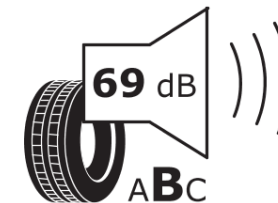

ENERG

IDILIS

977809

175/65R14 86 H

C1