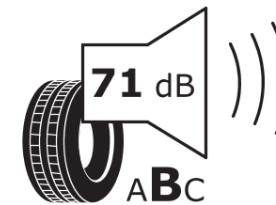

ENERG

MICHELIN

978998

245/40R21 100 W XL

C1