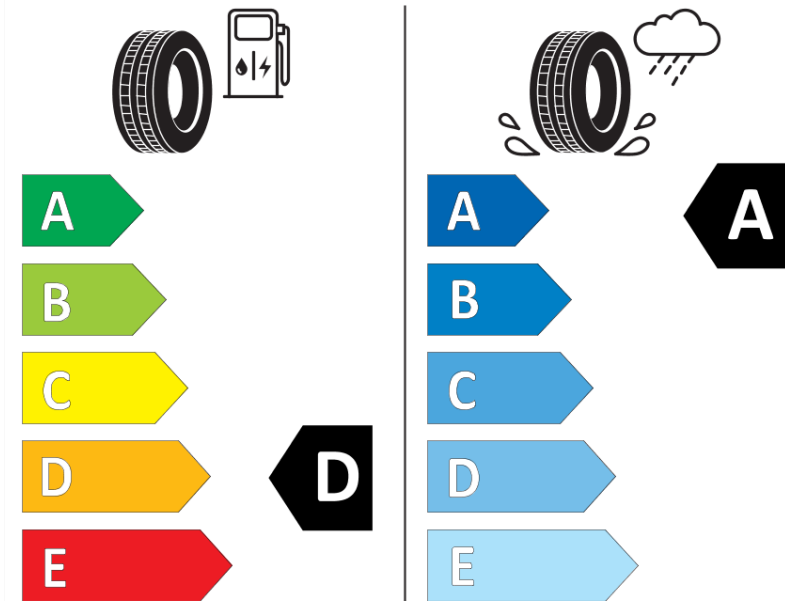

## Product Information Sheet

Delegated Regulation (EU) 2020/740

Supplier name or trademark	<b>MICHELIN</b>
Commercial name or trade designation	<b>PILOT SPORT 4</b>
Tyre type identifier	<b>981113</b>
Tyre size designation	<b>225/40ZR18</b>
Load-capacity index	<b>92</b>
Speed category symbol	<b>Y</b>
Fuel efficiency class	<b>D</b>
Wet grip class	<b>A</b>
External rolling noise class	<b>B</b>
External rolling noise value	<b>72 dB</b>
Severe snow tyre	<b>No</b>
Ice tyre	<b>No</b>
Date of start of production	<b>17/24</b>
Date of end of production	
Load version	<b>XL</b>
Additional information	<b>225/40ZR18 92Y XL PILOT SPORT 4 EMT MI</b>

# ENERG

**MICHELIN**

981113

225/40ZR18 92 Y XL

C1

2020/740