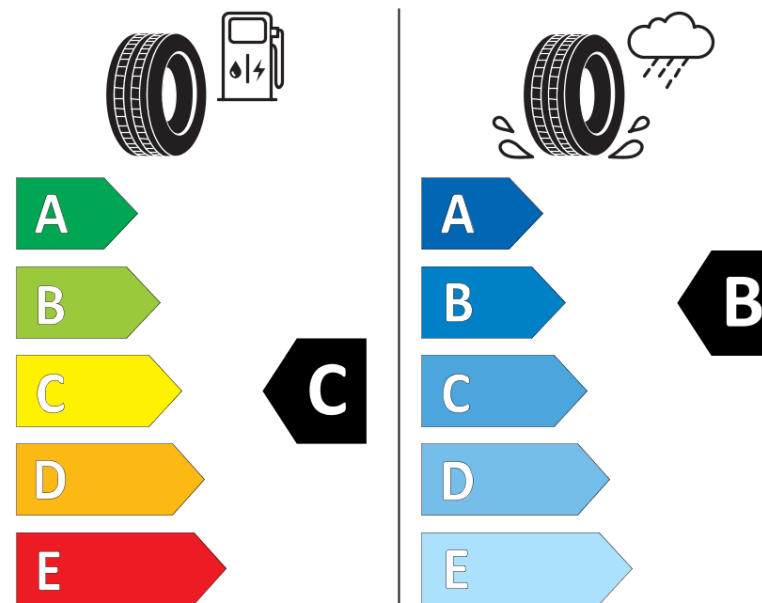

Product Information Sheet

Delegated Regulation (EU) 2020/740

Supplier name or trademark	RIKEN
Commercial name or trade designation	ROAD READY T VG
Tyre type identifier	981587
Tyre size designation	245/70R17.5
Load-capacity index	143
Load-capacity index (Load index for Dual mounting)	141
Speed category symbol	J
Fuel efficiency class	C
Wet grip class	B
External rolling noise class	A
External rolling noise value	69 dB
Severe snow tyre	No
Date of start of production	47/16
Date of end of production	
Additional information	245/70R17.5 ROAD READY T TL 143/141J VG RI
Load-capacity index (Single Load index for additional service description)	144
Load-capacity index (Dual Load index for additional service description)	144
Speed category symbol (for Additional Service Description)	F

ENERG

RIKEN

981587

245/70R17.5 143/141 J

C3