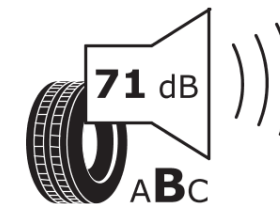

ENERG

MICHELIN

981790

225/65R17 106 V XL

C1