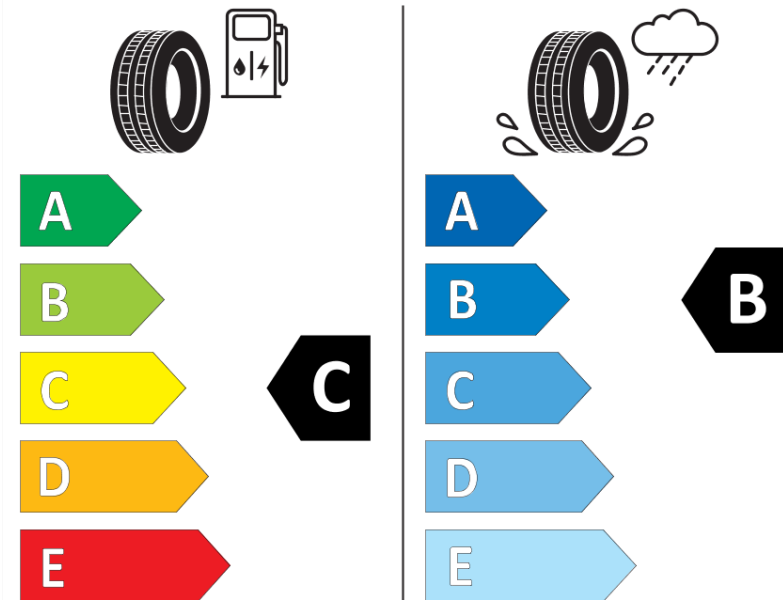

## Product Information Sheet

Delegated Regulation (EU) 2020/740

Supplier name or trademark	<b>MICHELIN</b>
Commercial name or trade designation	<b>PILOT ALPIN 5 MO1 A</b>
Tyre type identifier	<b>983272</b>
Tyre size designation	<b>295/35R20</b>
Load-capacity index	<b>105</b>
Speed category symbol	<b>W</b>
Fuel efficiency class	<b>C</b>
Wet grip class	<b>B</b>
External rolling noise class	<b>A</b>
External rolling noise value	<b>71 dB</b>
Severe snow tyre	<b>Yes</b>
Ice tyre	<b>No</b>
Date of start of production	<b>25/21</b>
Date of end of production	
Load version	<b>XL</b>
Additional information	<b>295/35 R20 105W XL TL PILOT ALPIN 5 MO1 A MI</b>

# ENERG

**MICHELIN**

983272

295/35R20 105 W XL

C1

2020/740