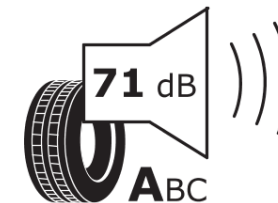

## Product Information Sheet

Delegated Regulation (EU) 2020/740

Supplier name or trademark	<b>MICHELIN</b>
Commercial name or trade designation	<b>PILOT ALPIN 5 MO1 A</b>
Tyre type identifier	<b>983272</b>
Tyre size designation	<b>295/35R20</b>
Load-capacity index	<b>105</b>
Speed category symbol	<b>W</b>
Fuel efficiency class	<b>C</b>
Wet grip class	<b>B</b>
External rolling noise class	<b>A</b>
External rolling noise value	<b>71 dB</b>
Severe snow tyre	<b>Yes</b>
Ice tyre	<b>No</b>
Date of start of production	<b>25/21</b>
Date of end of production	
Load version	<b>XL</b>
Additional information	<b>295/35 R20 105W XL TL PILOT ALPIN 5 MO1 A MI</b>

# ENERG

**MICHELIN**

983272

295/35R20 105 W XL

C1

2020/740