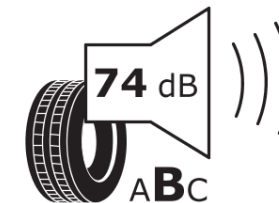

## Product Information Sheet

Delegated Regulation (EU) 2020/740

Supplier name or trademark	<b>MICHELIN</b>
Commercial name or trade designation	<b>PILOT SPORT 4 SUV</b>
Tyre type identifier	<b>983867</b>
Tyre size designation	<b>285/50R20</b>
Load-capacity index	<b>116</b>
Speed category symbol	<b>W</b>
Fuel efficiency class	<b>C</b>
Wet grip class	<b>A</b>
External rolling noise class	<b>B</b>
External rolling noise value	<b>74 dB</b>
Severe snow tyre	<b>No</b>
Ice tyre	<b>No</b>
Date of start of production	<b>07/19</b>
Date of end of production	
Load version	<b>XL</b>
Additional information	<b>285/50 R20 116W XL TL PILOT SPORT 4 SUV MI</b>

# ENERG

**MICHELIN**

983867

285/50R20 116 W

C1

2020/740