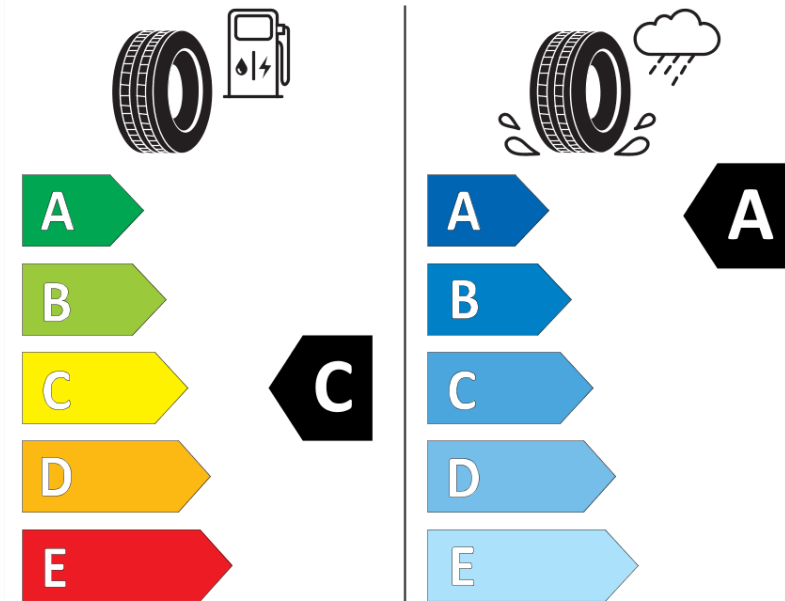

## Product Information Sheet

Delegated Regulation (EU) 2020/740

Supplier name or trademark	<b>MICHELIN</b>
Commercial name or trade designation	<b>PILOT SPORT 4 SUV</b>
Tyre type identifier	<b>983867</b>
Tyre size designation	<b>285/50R20</b>
Load-capacity index	<b>116</b>
Speed category symbol	<b>W</b>
Fuel efficiency class	<b>C</b>
Wet grip class	<b>A</b>
External rolling noise class	<b>B</b>
External rolling noise value	<b>74 dB</b>
Severe snow tyre	<b>No</b>
Ice tyre	<b>No</b>
Date of start of production	<b>07/19</b>
Date of end of production	
Load version	<b>XL</b>
Additional information	<b>285/50 R20 116W XL TL PILOT SPORT 4 SUV MI</b>

# ENERG

**MICHELIN**

983867

285/50R20 116 W

C1

2020/740