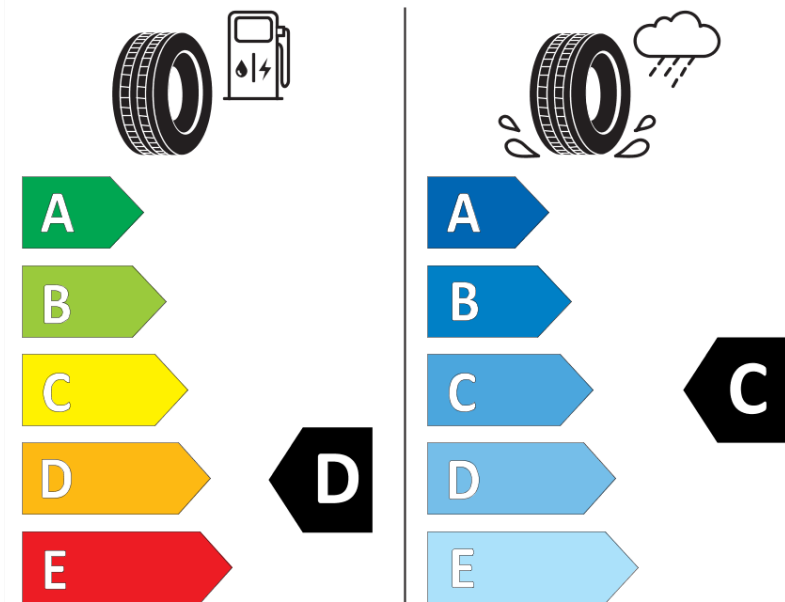

## Product Information Sheet

Delegated Regulation (EU) 2020/740

Supplier name or trademark	RIKEN
Commercial name or trade designation	SNOW
Tyre type identifier	984032
Tyre size designation	195/55R15
Load-capacity index	85
Speed category symbol	H
Fuel efficiency class	D
Wet grip class	C
External rolling noise class	B
External rolling noise value	72 dB
Severe snow tyre	Yes
Ice tyre	No
Date of start of production	43/16
Date of end of production	
Load version	SL
Additional information	195/55 R15 85H TL SNOW RI

# ENERG

RIKEN

984032

195/55R15 85 H

C1

2020/740