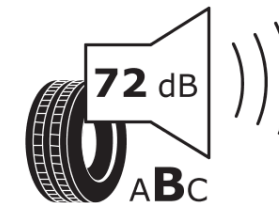

ENERG

MICHELIN

984057

225/75R16C 118/116 R

C2