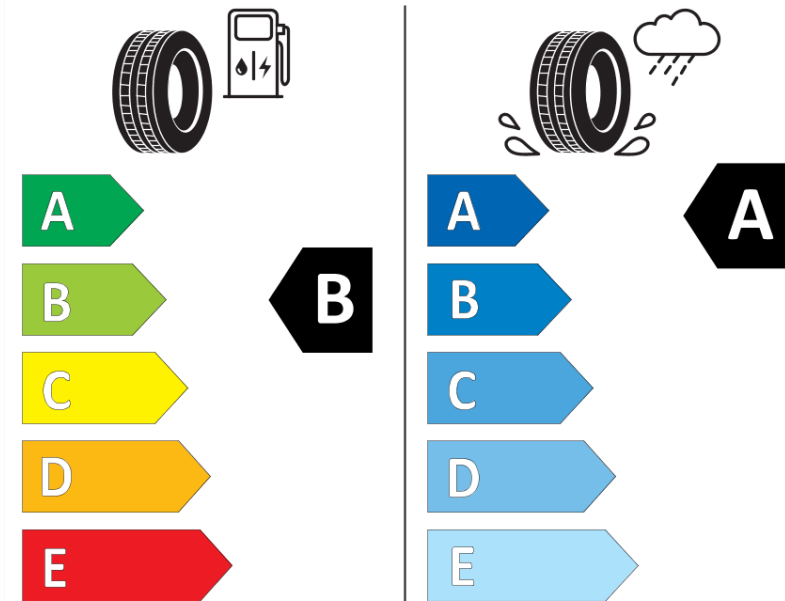

Product Information Sheet

Delegated Regulation (EU) 2020/740

Supplier name or trademark	MICHELIN
Commercial name or trade designation	AGILIS 3
Tyre type identifier	984057
Tyre size designation	225/75R16C
Load-capacity index	118
Load-capacity index (Load index for Dual mounting)	116
Speed category symbol	R
Fuel efficiency class	B
Wet grip class	A
External rolling noise class	B
External rolling noise value	72 dB
Severe snow tyre	No
Date of start of production	07/19
Date of end of production	
Additional information	225/75 R 16C 118/116R TL AGILIS 3 MI
Load-capacity index (Single Load index for additional service description)	
Load-capacity index (Dual Load index for additional service description)	
Speed category symbol (for Additional Service Description)	

ENERG

MICHELIN

984057

225/75R16C 118/116 R

C2

2020/740