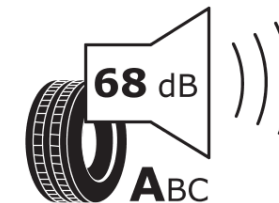

Product Information Sheet

Delegated Regulation (EU) 2020/740

Supplier name or trademark	MICHELIN
Commercial name or trade designation	PRIMACY 4 VOLDT
Tyre type identifier	985414
Tyre size designation	225/50R17
Load-capacity index	98
Speed category symbol	V
Fuel efficiency class	A
Wet grip class	B
External rolling noise class	A
External rolling noise value	68 dB
Severe snow tyre	No
Ice tyre	No
Date of start of production	11/18
Date of end of production	
Load version	XL
Additional information	225/50 R17 98V XL TL PRIMACY 4 VOLDT MI

ENERG

MICHELIN

985414

225/50R17 98 V

C1

2020/740