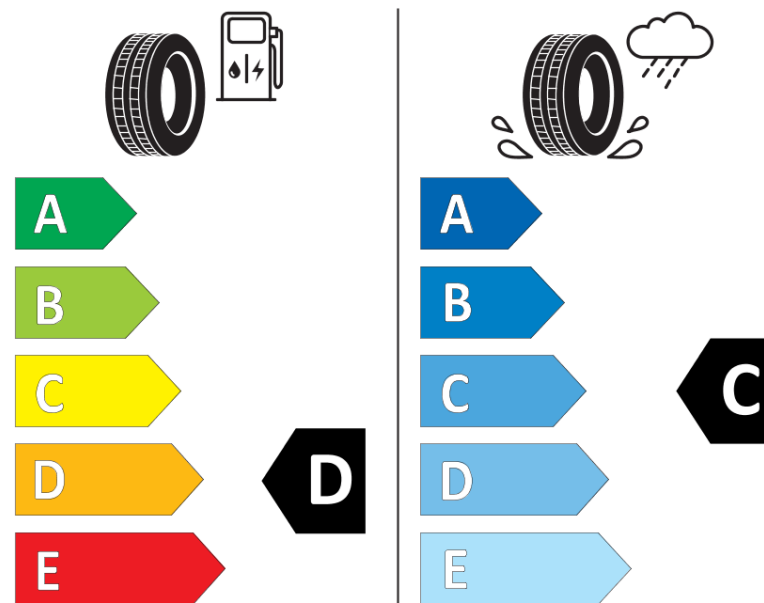

Product Information Sheet

Delegated Regulation (EU) 2020/740

Supplier name or trademark	KORMORAN
Commercial name or trade designation	STUD2
Tyre type identifier	986314
Tyre size designation	185/60R15
Load-capacity index	88
Speed category symbol	T
Fuel efficiency class	D
Wet grip class	C
External rolling noise class	B
External rolling noise value	70 dB
Severe snow tyre	Yes
Ice tyre	No
Date of start of production	42/16
Date of end of production	
Load version	XL
Additional information	185/60 R15 88T XL TL STUD2 KO

ENERG

KORMORAN

986314

185/60R15 88 T

C1