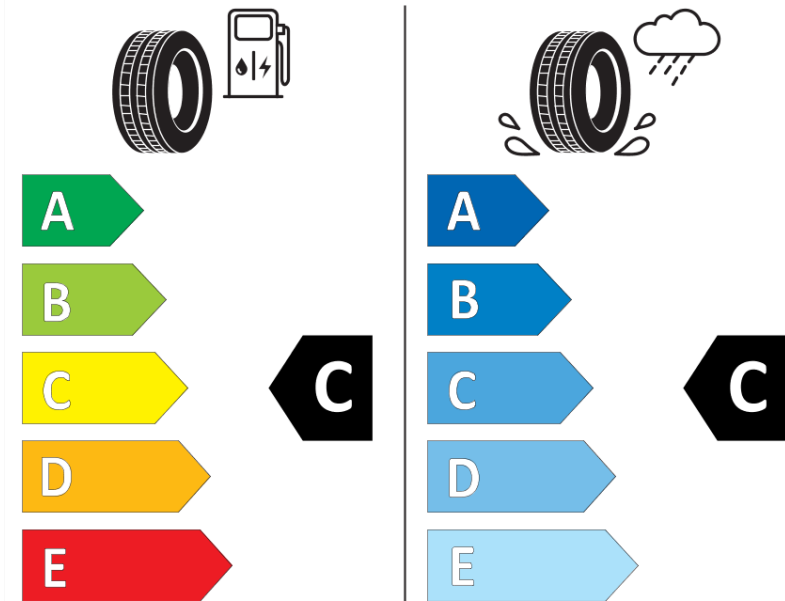

Product Information Sheet

Delegated Regulation (EU) 2020/740

Supplier name or trademark	TAURUS
Commercial name or trade designation	ULTRA HIGH PERFORMANCE
Tyre type identifier	986449
Tyre size designation	235/45ZR18
Load-capacity index	98
Speed category symbol	Y
Fuel efficiency class	C
Wet grip class	C
External rolling noise class	B
External rolling noise value	72 dB
Severe snow tyre	No
Ice tyre	No
Date of start of production	22/19
Date of end of production	
Load version	XL
Additional information	235/45 ZR18 98Y XL TL ULTRA HIGH PERFORMANCE TA

ENERG

TAURUS

986449

235/45R18 98 Y XL

C1

2020/740