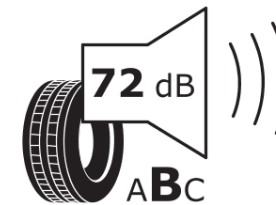

Product Information Sheet

Delegated Regulation (EU) 2020/740

Supplier name or trademark	TAURUS
Commercial name or trade designation	ULTRA HIGH PERFORMANCE
Tyre type identifier	986449
Tyre size designation	235/45ZR18
Load-capacity index	98
Speed category symbol	Y
Fuel efficiency class	C
Wet grip class	C
External rolling noise class	B
External rolling noise value	72 dB
Severe snow tyre	No
Ice tyre	No
Date of start of production	22/19
Date of end of production	
Load version	XL
Additional information	235/45 ZR18 98Y XL TL ULTRA HIGH PERFORMANCE TA

ENERG

TAURUS

986449

235/45R18 98 Y XL

C1

2020/740