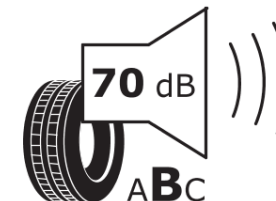

### Product Information Sheet

Delegated Regulation (EU) 2020/740

Supplier name or trademark	<b>STRIAL</b>
Commercial name or trade designation	<b>ALL SEASON</b>
Tyre type identifier	<b>986582</b>
Tyre size designation	<b>225/55ZR17</b>
Load-capacity index	<b>101</b>
Speed category symbol	<b>W</b>
Fuel efficiency class	<b>D</b>
Wet grip class	<b>C</b>
External rolling noise class	<b>B</b>
External rolling noise value	<b>70 dB</b>
Severe snow tyre	<b>Yes</b>
Ice tyre	<b>No</b>
Date of start of production	<b>25/20</b>
Date of end of production	
Load version	<b>XL</b>
Additional information	<b>225/55 ZR17 101W XL TL ALL SEASON S4</b>

# ENERG

**STRIAL**

986582

225/55ZR17 101 W XL

C1

2020/740