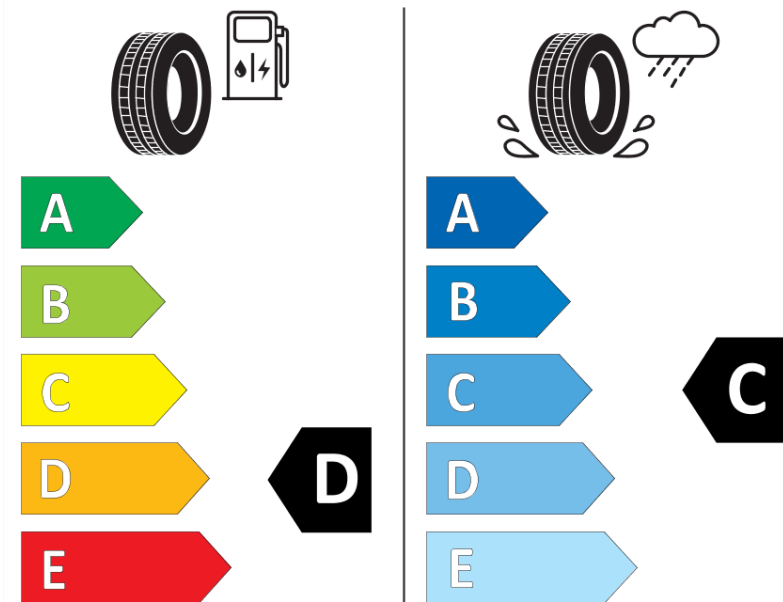

### Product Information Sheet

Delegated Regulation (EU) 2020/740

Supplier name or trademark	<b>STRIAL</b>
Commercial name or trade designation	<b>ALL SEASON</b>
Tyre type identifier	<b>986582</b>
Tyre size designation	<b>225/55ZR17</b>
Load-capacity index	<b>101</b>
Speed category symbol	<b>W</b>
Fuel efficiency class	<b>D</b>
Wet grip class	<b>C</b>
External rolling noise class	<b>B</b>
External rolling noise value	<b>70 dB</b>
Severe snow tyre	<b>Yes</b>
Ice tyre	<b>No</b>
Date of start of production	<b>25/20</b>
Date of end of production	
Load version	<b>XL</b>
Additional information	<b>225/55 ZR17 101W XL TL ALL SEASON S4</b>

# ENERG

**STRIAL**

986582

225/55ZR17 101 W XL

C1

2020/740