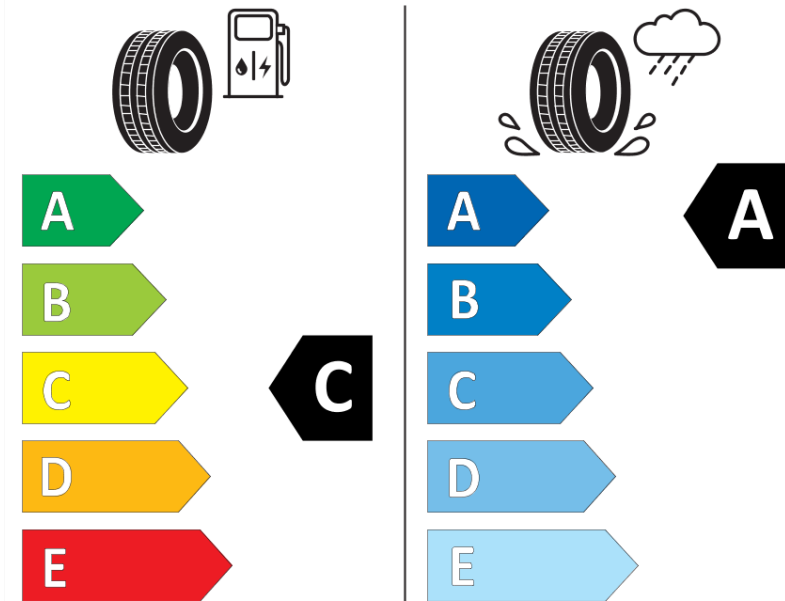

Product Information Sheet

Delegated Regulation (EU) 2020/740

Supplier name or trademark	MICHELIN
Commercial name or trade designation	PILOT SPORT 4 SUV
Tyre type identifier	986630
Tyre size designation	235/65R18
Load-capacity index	110
Speed category symbol	H
Fuel efficiency class	C
Wet grip class	A
External rolling noise class	B
External rolling noise value	72 dB
Severe snow tyre	No
Ice tyre	No
Date of start of production	45/17
Date of end of production	
Load version	XL
Additional information	235/65 R18 110H XL TL PILOT SPORT 4 SUV MI

ENERG

MICHELIN

986630

235/65R18 110 H

C1

2020/740