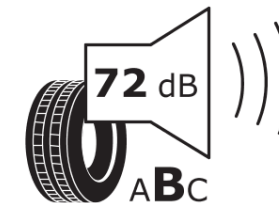

ENERG

MICHELIN

986630

235/65R18 110 H

C1